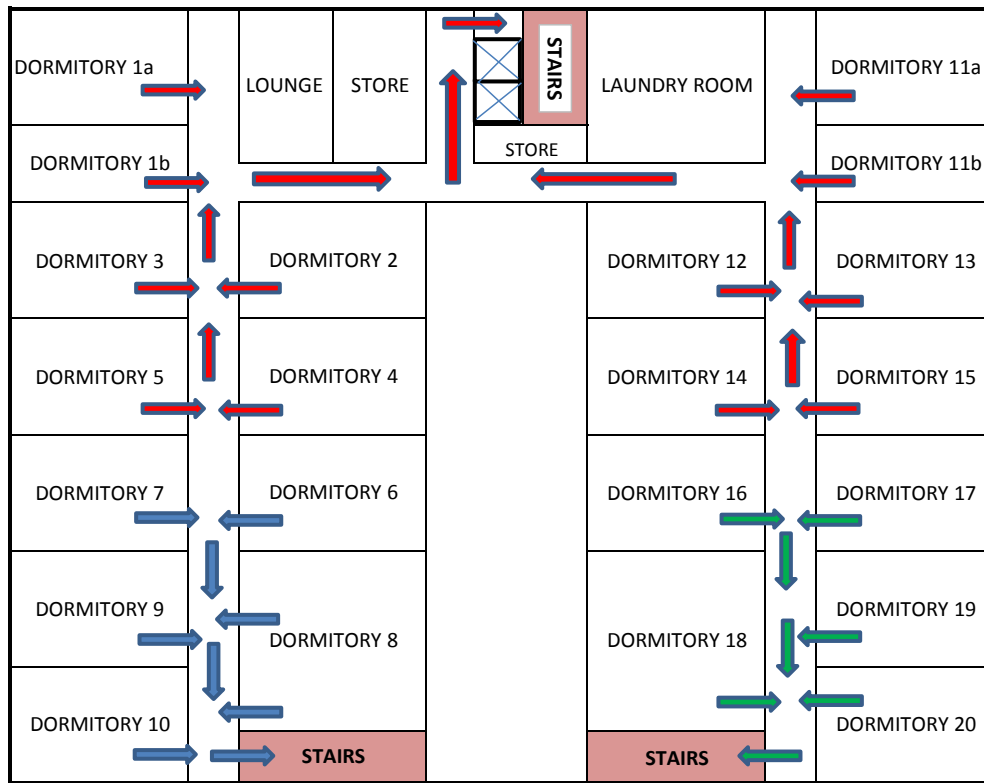

NEW ERA UNIVERSITY COLLEGE HOSTEL EMERGENCY EVACUATION PLAN

Emergency situation:

When the alarm has been triggered:

1. To immediately halt all the activities, do not panic and stay calm.
2. Please follow the instructions from hostel wardens to evacuate the building through the Emergency Staircase as soon as possible.
3. Do not use the elevator during the emergency situation.
4. Please walk faster and evacuate the building as soon as possible through the staircase in an orderly manner and walk to the field.