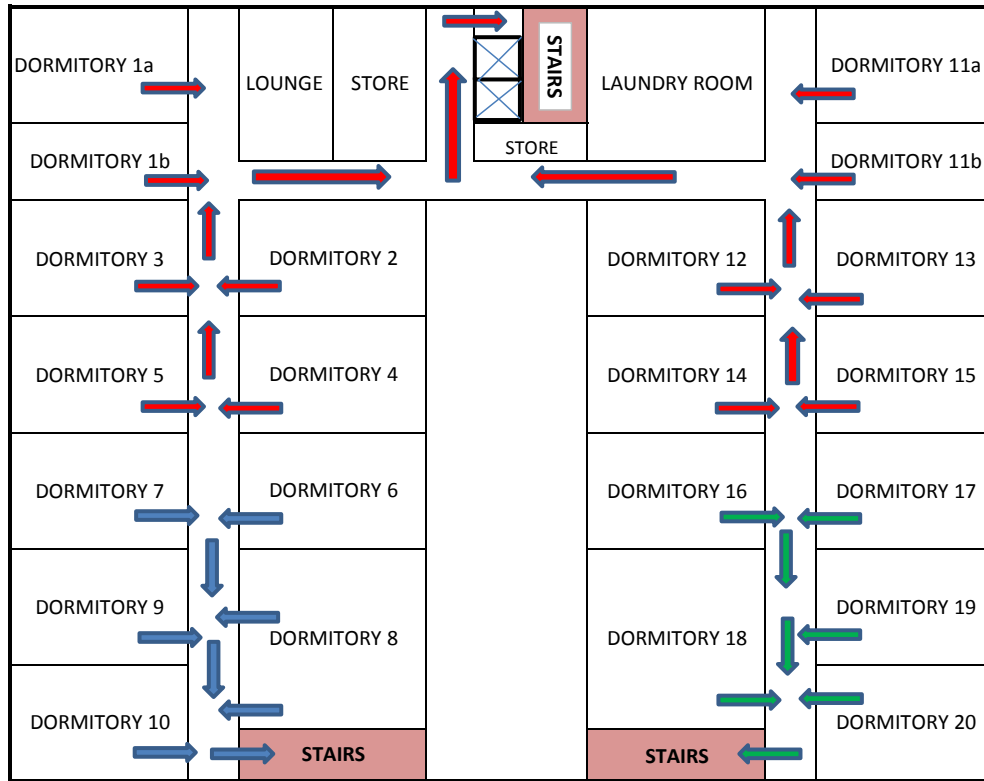

NEW ERA COLLEGE HOSTEL EMERGENCY EVACUATION PLAN

Emergency situation:

When the alarm has been triggered:

1. To immediately halt all the activities, do not panic and stay calm.
2. Please follow the instructions from hostel wardens to evacuate the building through the Emergency Staircase as soon as possible.
3. Do not use the elevator during the emergency situation.
4. Please walk faster and evacuate the building as soon as possible through the staircase in an orderly manner and walk to the field.